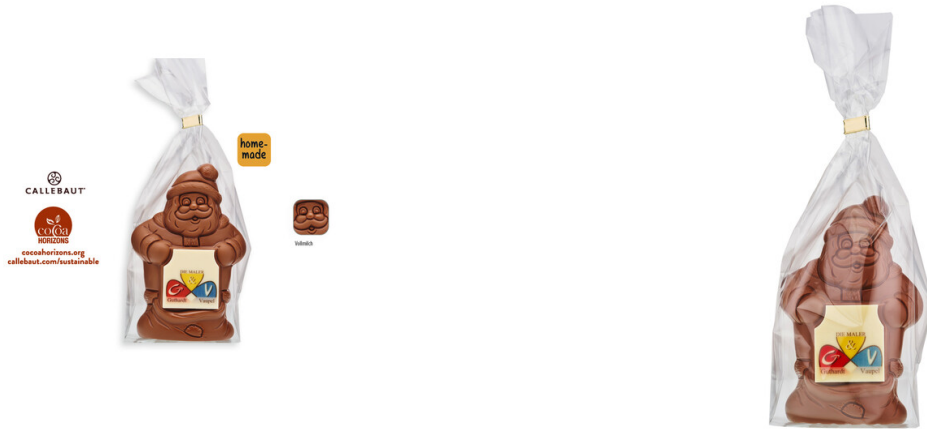

Santa Claus with chocolate sign

Product details

Content	1 piece
Filling	Santa Claus 80g
Flavour	Milk Chocolate
Dimensions	36 x 31 mm
Packaging unit	13 pieces
Shelf Life	6 months when stored appropriately
delivery time	approx. 20 working days after print approval

Ingredients

Ingredients: Sugar; cocoa butter; FULL MILK POWDER; cocoa mass; emulsifier: SOJALECITHIN; natural vanilla flavour. Ingredients imprint: water; thickener: modified starch; sugar, vegetable fat (hydrogenated), emulsifier: E1520; humectant: glycerol, colour: E122*, E133, E151, E110, E102*; acidity regulator: E330.